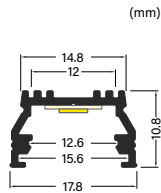

# OMNI

surface/ recessed extrusion

- 6 Diffusers to choose from
- Maximum LED strip width: 12mm

### EXTRUSION

Order code	L(mm)	Description
VR-12U-2M	2000	Sliver anodized extrusion

### DIFFUSER

Order code	L(mm)	Description
VR-SL15F-2M	2000	Slide frosted
VR-SL15W-2M	2000	Slide white
VR-CK13T-2M	2000	Click transparent
VR-CK13W-2M	2000	Click white
VR-LS13T-2M	2000	Lens transparent
VR-CK19WO-2M	2000	Curve click white

### MOUNTING

Order code	Description
VR-16MP4	Flexible mounting plate