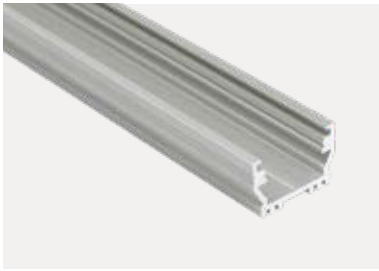

# OMNI

surface/ recessed extrusion

- 6 Diffusers to choose from
- Maximum LED strip width: 12mm

### EXTRUSION

Order code	L(mm)	Description
VR-12U-2M	2000	Sliver anodized extrusion

### DIFFUSER

Order code	L(mm)	Description
VR-SL15F-2M	2000	Slide frosted
VR-SL15W-2M	2000	Slide white
VR-CK13T-2M	2000	Click transparent
VR-CK13W-2M	2000	Click white
VR-LS13T-2M	2000	Lens transparent
VR-CK19WO-2M	2000	Curve click white