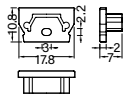

END CAP

Order code	Description
VR-12U-EC	End cap
VR-12U-ECH	End cap with hole