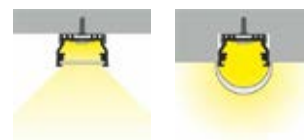

# OMNI

surface/ recessed extrusion

- 6 Diffusers to choose from
- Maximum LED strip width: 12mm